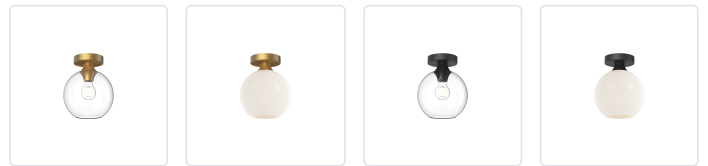

alora mood

P. 1.855.855.8926

CANADA: 19054 28TH Avenue Surrey - BC V3Z 6M3

USA: 3035 E. Lone Mountain Rd - Las Vegas, NV, 89081

CASTILLA FM506108

FIXTURE DIMENSIONS	D7-7/8" x H9-3/8"
LAMP TYPE	E26
MAX WATTAGE	60W
BULB QTY	1
BULBS INCLUDED	No
VOLTAGE	120V
GLASS DETAILS	Clear Glass or Opal Glass
MATERIAL	Glass; Steel;
LOCATION	Dry
CANOPY DIMENSIONS	D4-3/4" x H1"
BRAND	Alora Mood

[D - Diameter, L - Length, W - Width, H - Height, E - Extension]

AVAILABLE FINISHES:

FM506108AGCL Aged Gold/Clear Glass
 FM506108AGOP Aged Gold/Opal Matte Glass
 FM506108MBCL Clear Glass/Matte Black
 FM506108MBOP Matte Black/Opal Matte Glass