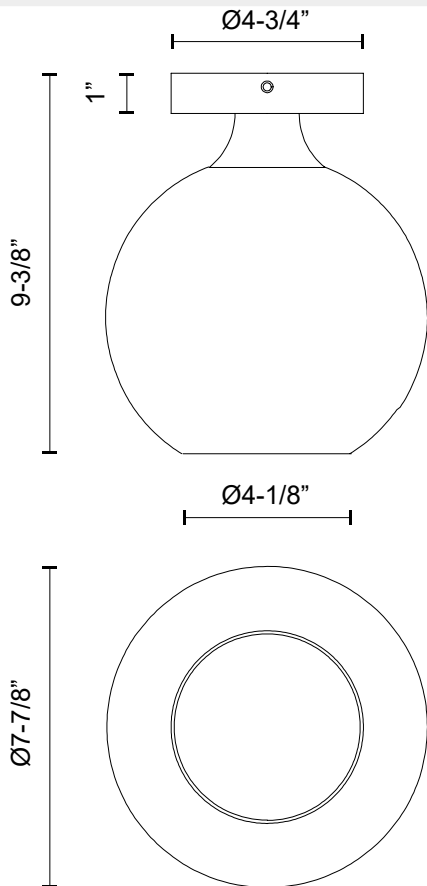

WWW.ALORAMOOD.COM